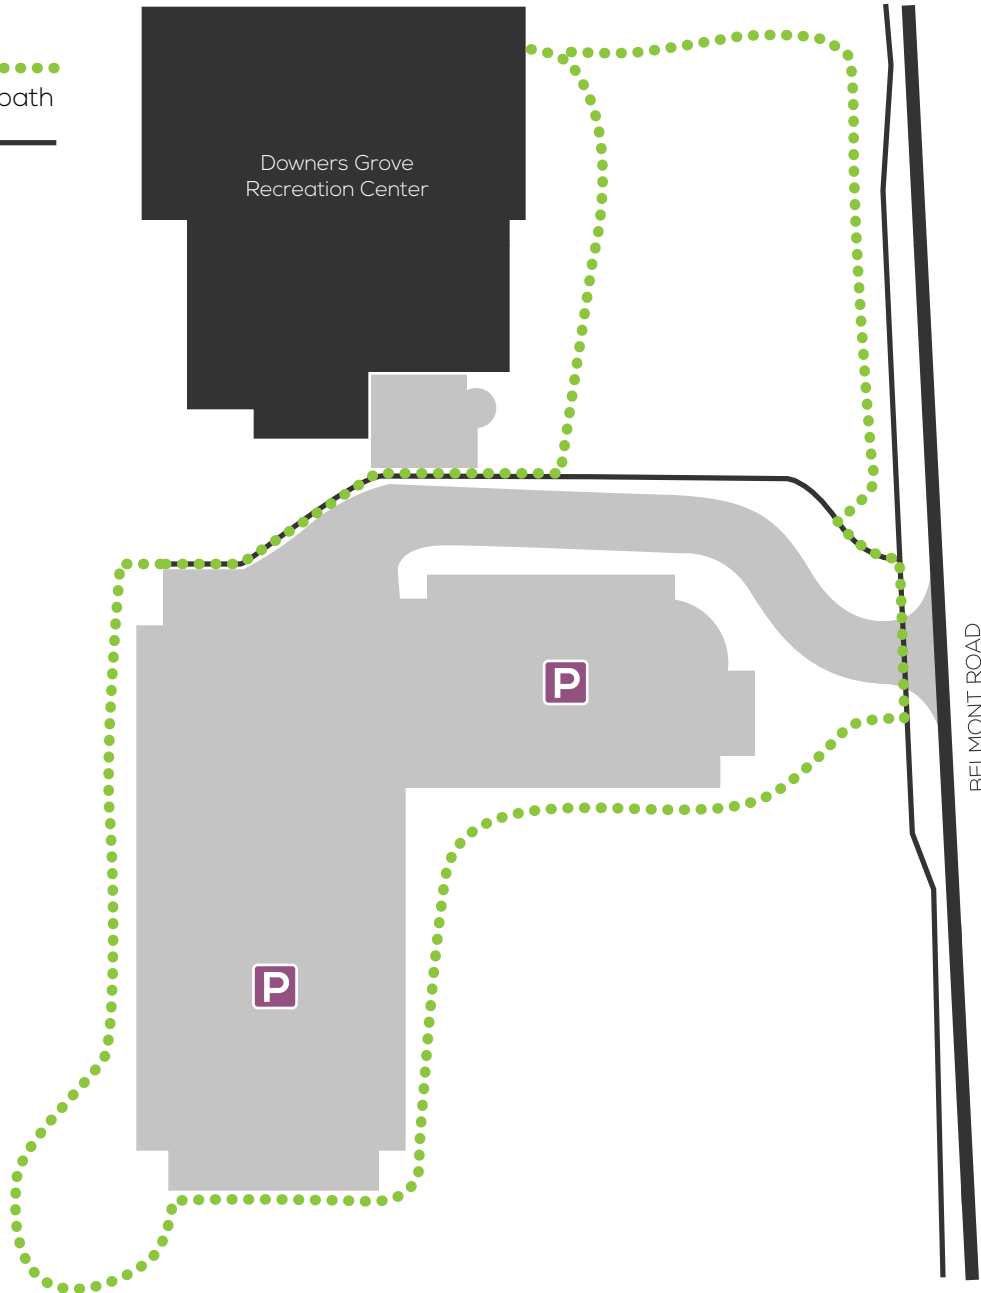

# RECREATION CENTER

4500 Belmont Road • Downers Grove

The Recreation Center, a 69,000 sq. ft. facility was opened in 2003. The facility offers the community a 5,200 sq. ft. full service Fitness Center and three group exercise studios. A 19,800 sq. ft. gymnasium can be converted into three full-size basketball courts, six full-size volleyball courts or 16 badminton courts. A three-lane indoor track overlooks the gym. An outdoor walking path provides a 0.55-mile loop.

**PARK HOURS:** Dawn to dusk

## AMENITIES

 0.55-mile asphalt path

 Sidewalk

 Parking

NORTH